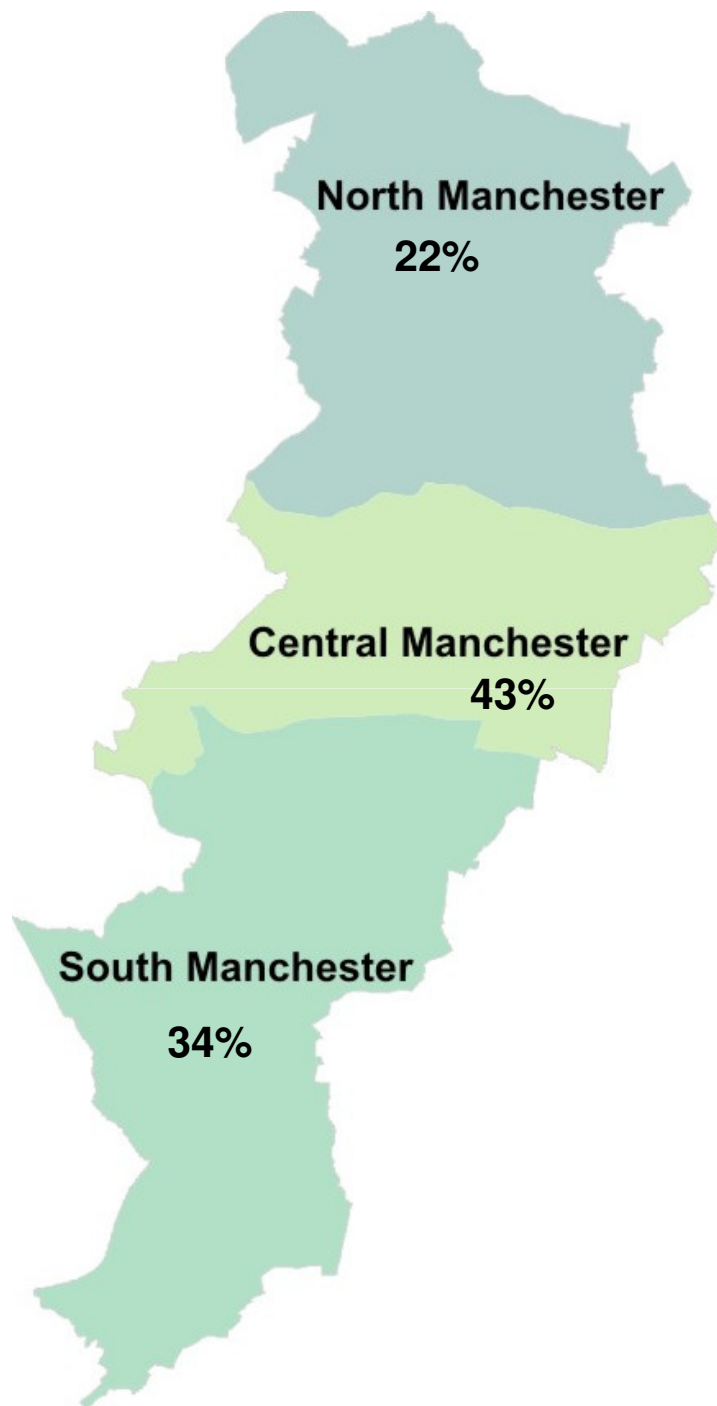

Spread of recipients of YASP services

advice+support:15-25
YASP^{TM}